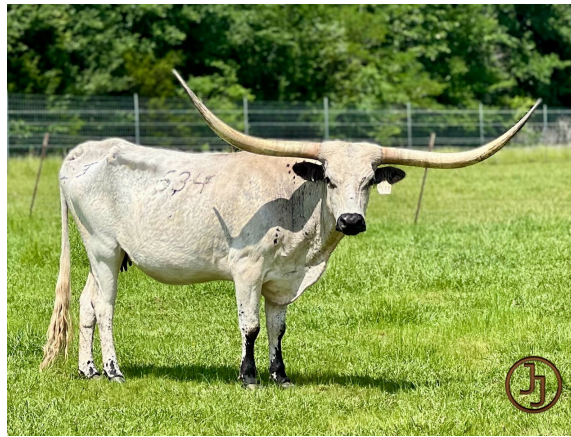

# Circle Double J Ranch

## SWEET CRICKET EOT

**Date of Birth:** 12/13/2015  
**Registration 1:** CI303632  
**Sale Price:** \$3,000.00  
**Breeder:** Debbie Bowman  
**Owner:** Dave and Patti Pace

Courtesy of Circle Double J Ranch

What potential! Sweet Cricket EOT brings Sittin Bull horn growth on the top with the solid Cricket line on the bottom. She has brought us a great future sire in JJ Tuff Cricket by Cowboy Tuff Chex son and a "mini me" by RC Tsunami 2 in 2019. Consigned to the 2020 Horn Showcase Sale.