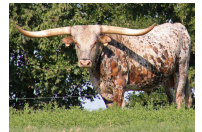

Circle Double J Ranch

JJ AGENT FRANCI

Date of Birth: 04/15/2023
Registration 1: Pending
Sale Price: \$1,750.00

Courtesy of Circle Double J Ranch

The latest daughter in our Franci line, out of JJ Franci by PCC Double Agent. She is the granddam of 97" DC Franci while her topside brings in Gold Mine and PCC Double Delight. She has the color of her dad and we hope for the horn of her mom.

Cowboy Catchit Chex

2A DAISY DUKE

RIO BRAVO CHEX

HORSESHOE J DELICIOUS

Concealed Weapon

RC PACIFIC MERMAID

Iron Son

HBR FRANCIE CHEX