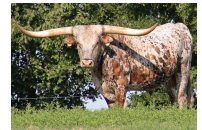

Circle Double J Ranch

JJ AGENT FRANCI

Date of Birth: 04/15/2023
Registration 1: Pending
Sale Price: \$1,750.00

Courtesy of Circle Double J Ranch

The latest daughter in our Franci line, out of JJ Franci by PCC Double Agent. She is the granddam of 97" DC Franci while her topline brings in Gold Mine and PCC Double Delight. She has the color of her dad and we hope for the horn of her mom.

Cowboy Catchit Chex

2A DAISY DUKE

RIO BRAVO CHEX

HORSESHOE J DELICIOUS

Concealed Weapon

RC PACIFIC MERMAID

Iron Son

HBR FRANCIE CHEX